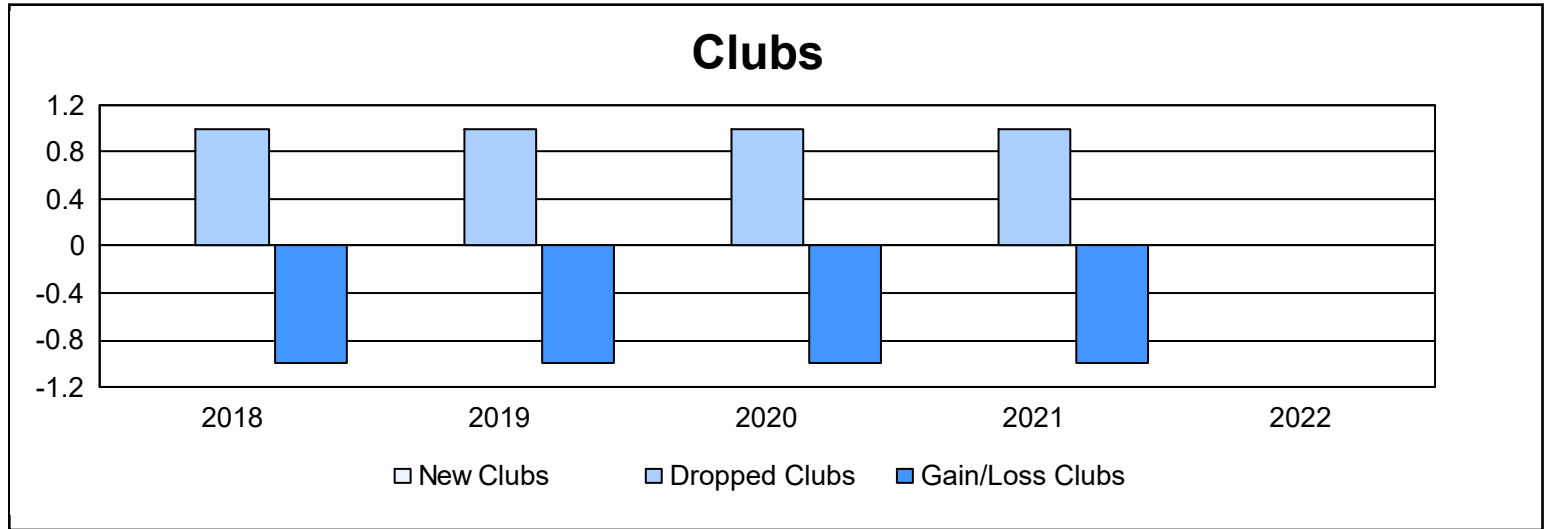

Year	New Clubs	Dropped Clubs	Gain/ Loss Clubs	New Members	Charter Members	Reinstate Members	Transfer Members	Total Member Added	Total Members Dropped	Gain/ Loss Members
2017-2018	0	1	-1	45	1	0	3	49	90	-41
2018-2019	0	1	-1	35	1	3	3	42	100	-58
2019-2020	0	1	-1	37	0	7	0	44	53	-9
2020-2021	0	1	-1	19	0	1	3	23	49	-26
2021-2022	0	0	0	46	0	0	3	49	54	-5
<b>Average</b>	<b>0</b>	<b>1</b>	<b>-1</b>	<b>36</b>	<b>0</b>	<b>2</b>	<b>2</b>	<b>41</b>	<b>69</b>	<b>-28</b>

### Membership Composition June 2022 Cumulative