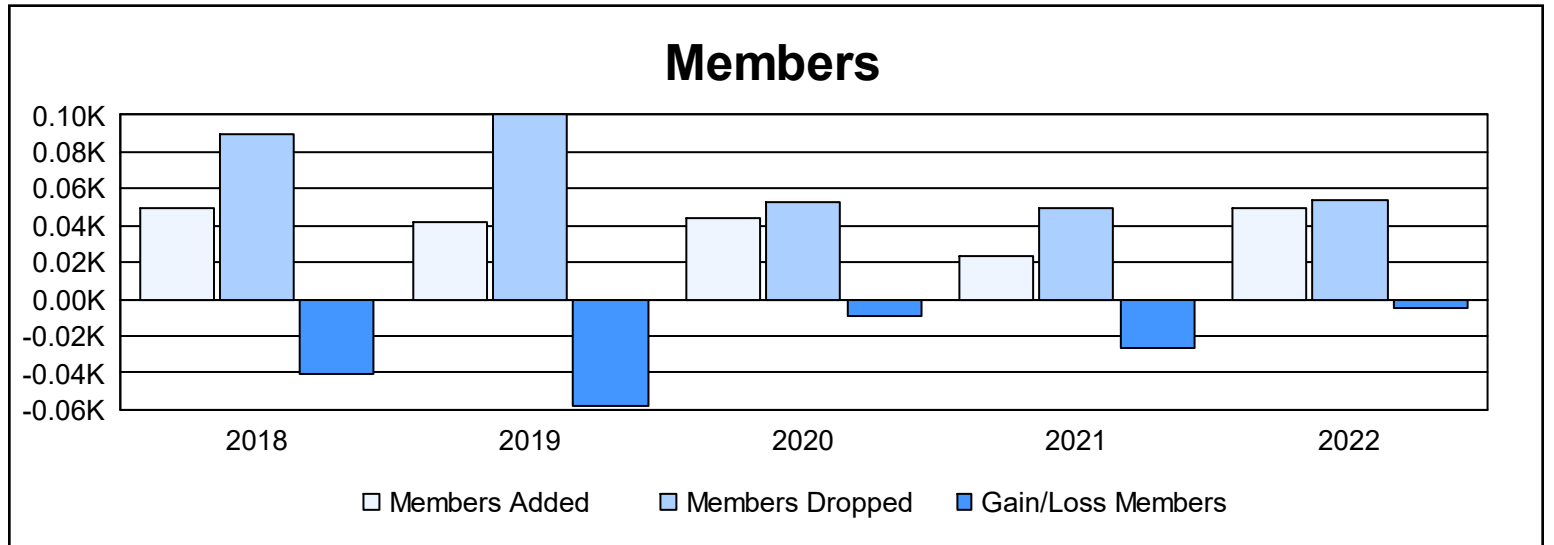

Year	New Clubs	Dropped Clubs	Gain/ Loss Clubs	New Members	Charter Members	Reinstate Members	Transfer Members	Total Member Added	Total Members Dropped	Gain/ Loss Members
2017-2018	0	1	-1	45	1	0	3	49	90	-41
2018-2019	0	1	-1	35	1	3	3	42	100	-58
2019-2020	0	1	-1	37	0	7	0	44	53	-9
2020-2021	0	1	-1	19	0	1	3	23	49	-26
2021-2022	0	0	0	46	0	0	3	49	54	-5
<b>Average</b>	<b>0</b>	<b>1</b>	<b>-1</b>	<b>36</b>	<b>0</b>	<b>2</b>	<b>2</b>	<b>41</b>	<b>69</b>	<b>-28</b>

### Membership Composition June 2022 Cumulative